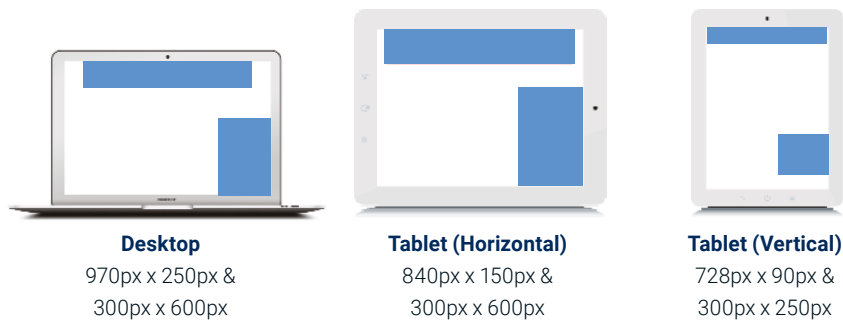

desktop	tablet (H)	Tablet (V)	Smartphone	app
Billboard	Standard	970px W x 250px H	840px W x 150px H	728px W x 90px H	320px W x 100px H	640px W x 200px H
Halfpage Rectangle	Standard	300px W x 600px H	300px W x 600px H	300px W x 250px H	300px W x 250px H	600px W x 500px H

Mediafin is a mobile first company (50% desktop - 50% mobile browsing/native apps). To ensure optimal reach, all digital campaigns will be placed on our responsive website(s) and apps. To ensure 100% delivery of campaign, be sure to deliver formats for all breakpoints (desktop/tablet/smartphone). Under deliveries due to non-delivery of formats will not be compensated. See tech specs for detailed information (per site/placement).

Creative delivery options

		Dimensions (pixels)	Static gif or jpg	Max Weight	HTML5 +back up gif or jpg	Max Weight	Third Party	Max Weight	Rich Media	Max Weight
Billboard	Desktop	970px W x 250px H	YES	300kb	YES	300kb	YES	**	YES	**
	Tablet (H)	840px W x 150px H	YES	300kb	YES	300kb	YES	**	YES	**
	Tablet (V)	728px W x 90px H	YES	300kb	YES	300kb	YES	**	YES	**
	Smartphone	320px W x 100px H	YES	150kb	YES	150kb	YES	**	YES	**
	App	640px W x 200px H	YES	150kb	YES	150kb	YES	**	YES	**
Half Page	Desktop	300px W x 600px H	YES	200kb	YES	200kb	YES	**	YES	**
	Tablet (H)	300px W x 600px H	YES	200kb	YES	200kb	YES	**	YES	**
	Tablet (V)	300px W x 250px H	YES	150kb	YES	150kb	YES	**	YES	**
	Smartphone	300px W x 250px H	YES	150kb	YES	150kb	YES	**	YES	**
	App	600px W x 500px H	YES	150kb	YES	150kb	YES	**	YES	**

Roadblock