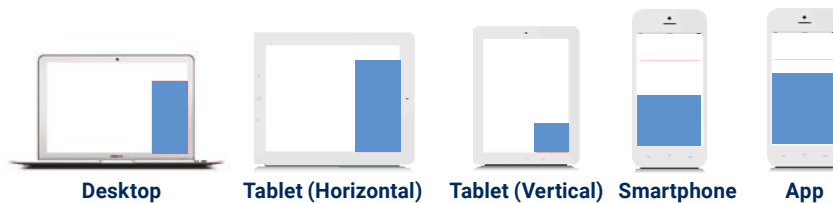

Half Page	Desktop	300px W x 600px H	YES	200kb	YES	200kb	YES	**	YES	**
	Tablet (H)	300px W x 600px H	YES	200kb	YES	200kb	YES	**	YES	**
	Tablet (V)	300px W x 250px H	YES	150kb	YES	150kb	YES	**	YES	**
	Smartphone	300px W x 250px H	YES	150kb	YES	150kb	YES	**	YES	**
	App	600px W x 500px H	YES	150kb	YES	150kb	YES	**	YES	**