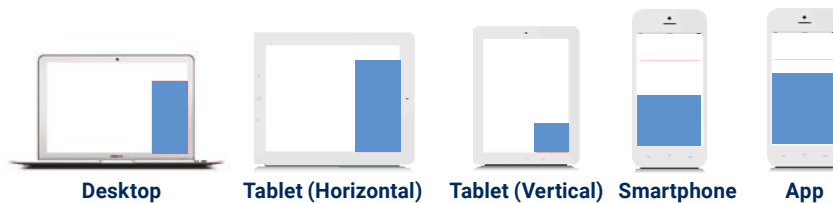

Half Page	Desktop	300px W x 600px H	YES	200kb	YES	200kb	YES	**	YES	**
	Tablet (H)	300px W x 600px H	YES	200kb	YES	200kb	YES	**	YES	**
	Tablet (V)	300px W x 250px H	YES	150kb	YES	150kb	YES	**	YES	**
	Smartphone	300px W x 250px H	YES	150kb	YES	150kb	YES	**	YES	**
	App	600px W x 500px H	YES	100kb	NO	*	NO	**	NO	**