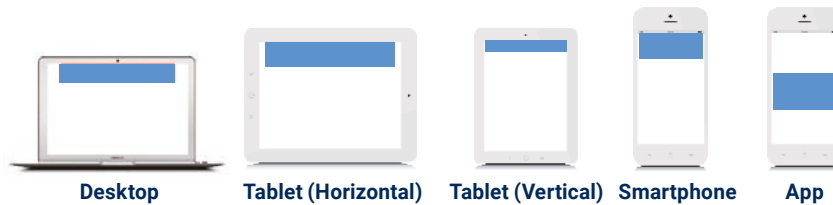

Homepage 1 format (billboard OR halpage)

Breakpoints (fully responsive site)

		desktop	tablet (H)	Tablet (V)	Smartphone	app
Billboard	Standard	970px W x 250px H	840px W x 150px H	728px W x 90px H	320px W x 100px H	640px W x 200px H
Halfpage Rectangle	Standard	300px W x 600px H	300px W x 600px H	300px W x 250px H	300px W x 250px H	600px W x 500px H

Mediafin is a mobile first company (50% desktop - 50% mobile browsing/native apps). To ensure optimal reach, all digital campaigns will be placed on our responsive website(s) and apps. To ensure 100% delivery of campaign, be sure to deliver formats for all breakpoints (desktop/tablet/smartphone). Under deliveries due to non-delivery of formats will not be compensated. See tech specs for detailed information (per site/placement).

Creative delivery options

		Dimensions (pixels)	Static gif or jpg		HTML5 +back up gif or jpg		Third Party		Rich Media	
				Max Weight		Max Weight		Max Weight		Max Weight
Billboard	Desktop	970px W x 250px H	YES	300kb	YES	300kb	YES	**	YES	**
	Tablet (H)	840px W x 150px H	YES	300kb	YES	300kb	YES	**	YES	**
	Tablet (V)	728px W x 90px H	YES	300kb	YES	300kb	YES	**	YES	**
	Smartphone	320px W x 100px H	YES	150kb	YES	150kb	YES	**	YES	**
	App	640px W x 200px H	YES	100kb	NO	*	NO	**	NO	**