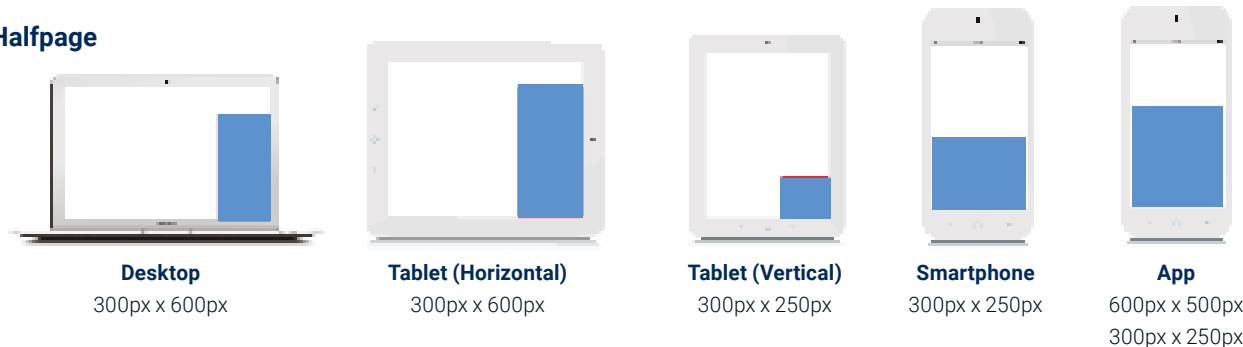

Luxury & Lifestyle pack - Contextual & 1st Party data - TECH SPECS

Breakpoints (fully responsive site)

		desktop	tablet (H)	Tablet (V)	Smartphone	app
Billboard	Standard	970px W x 250px H	840px W x 150px H	728px W x 90px H	320px W x 100px H	640px W x 200px H
Halfpage	Standard	300px W x 600px H	300px W x 600px H	300px W x 250px H	300px W x 250px H	600px W x 500px H

Mediafin is a mobile first company (50% desktop - 50% mobile browsing/native apps). To ensure optimal reach, all digital campaigns will be placed on our responsive website(s) and apps. To ensure 100% delivery of campaign, be sure to deliver formats for all breakpoints (desktop/tablet/smartphone). Under deliveries due to non-delivery of formats will not be compensated. See tech specs for detailed information (per site/placement).

Billboard

Halfpage

A Medium Rectangle/ IMU will be inserted in our newsletters.

Tech Specs:

- 300*250 (width*height)
- 100KB max weight
- Static
- .jpg extension