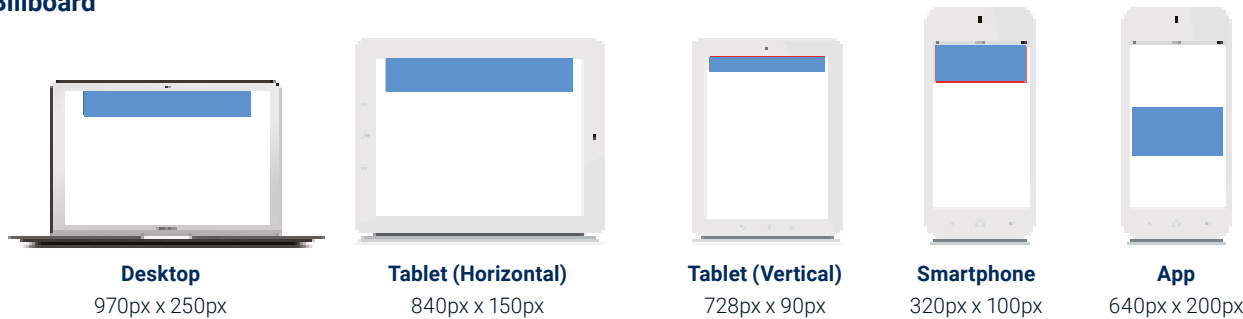

Luxury & Lifestyle pack - Contextual & 1st Party data - TECH SPECS

Breakpoints (fully responsive site)

		desktop	tablet (H)	Tablet (V)	Smartphone	app
Billboard	Standard	970px W x 250px H	840px W x 150px H	728px W x 90px H	320px W x 100px H	640px W x 200px H
Halfpage	Standard	300px W x 600px H	300px W x 600px H	300px W x 250px H	300px W x 250px H	600px W x 500px H

Billboard

Halfpage

A Medium Rectangle/ IMU will be inserted in our newsletters.

Tech Specs:

- 300*250 (width*height)
- 100KB max weight
- Static
- .jpg extension