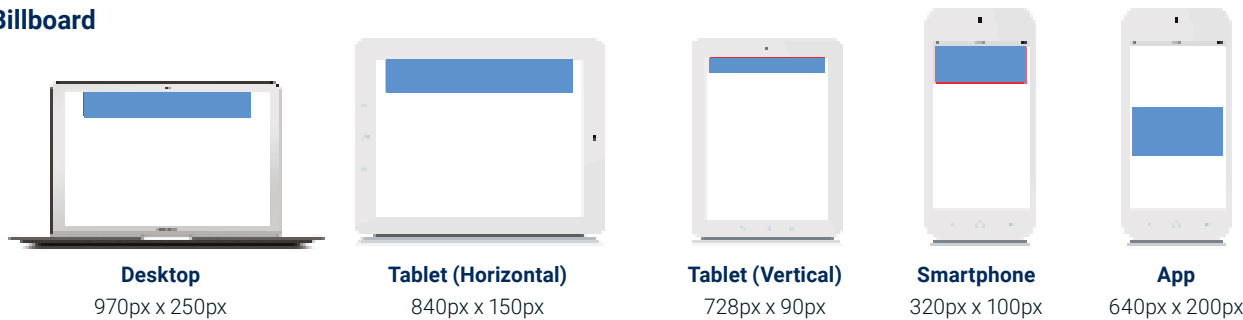

Luxury & Lifestyle pack - Contextual targeting BILLBOARD - TECH SPECS

Breakpoints (fully responsive site)

		desktop	tablet (H)	Tablet (V)	Smartphone	app
Billboard	Standard	970px W x 250px H	840px W x 150px H	728px W x 90px H	320px W x 100px H	640px W x 200px H

Mediafin is a mobile first company (50% desktop - 50% mobile browsing/native apps). To ensure optimal reach, all digital campaigns will be placed on our responsive website(s) and apps. To ensure 100% delivery of campaign, be sure to deliver formats for all breakpoints (desktop/tablet/smartphone). Under deliveries due to non-delivery of formats will not be compensated. See tech specs for detailed information (per site/placement).

Billboard

A Medium Rectangle/ IMU will be inserted in our newsletters.

Tech Specs:

- 300*250 (width*height)
- 100KB max weight
- Static
- .jpg extension