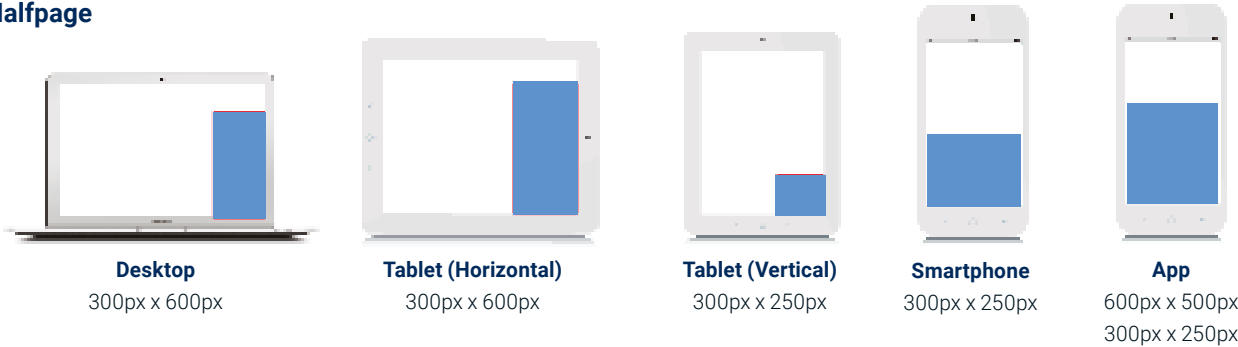

Luxury & Lifestyle pack - Contextual targeting HALFPAGE - TECH SPECS

Breakpoints (fully responsive site)

		desktop	tablet (H)	Tablet (V)	Smartphone	app
Halfpage	Standard	300px W x 600px H	300px W x 600px H	300px W x 250px H	300px W x 250px H	600px W x 500px H

Mediafin is a mobile first company (50% desktop - 50% mobile browsing/native apps). To ensure optimal reach, all digital campaigns will be placed on our responsive website(s) and apps. To ensure 100% delivery of campaign, be sure to deliver formats for all breakpoints (desktop/tablet/smartphone). Under deliveries due to non-delivery of formats will not be compensated. See tech specs for detailed information (per site/placement).

Halfpage

A Medium Rectangle/ IMU will be inserted in our newsletters.

Tech Specs:

- 300*250 (width*height)
- 100KB max weight
- Static
- .jpg extension